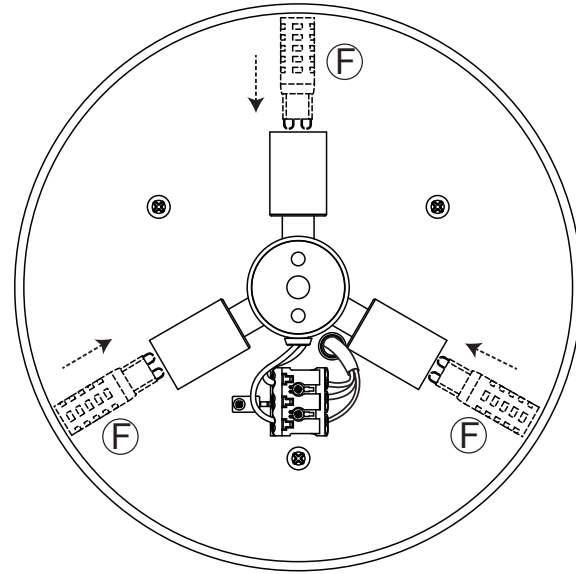

# aromas ASSEMBLY INSTRUCTIONS

AI283

**Caution:** If the external flexible cable or cord of this luminaire is damaged, it should be replaced by a qualified person in order to avoid a hazard.

1

2

3