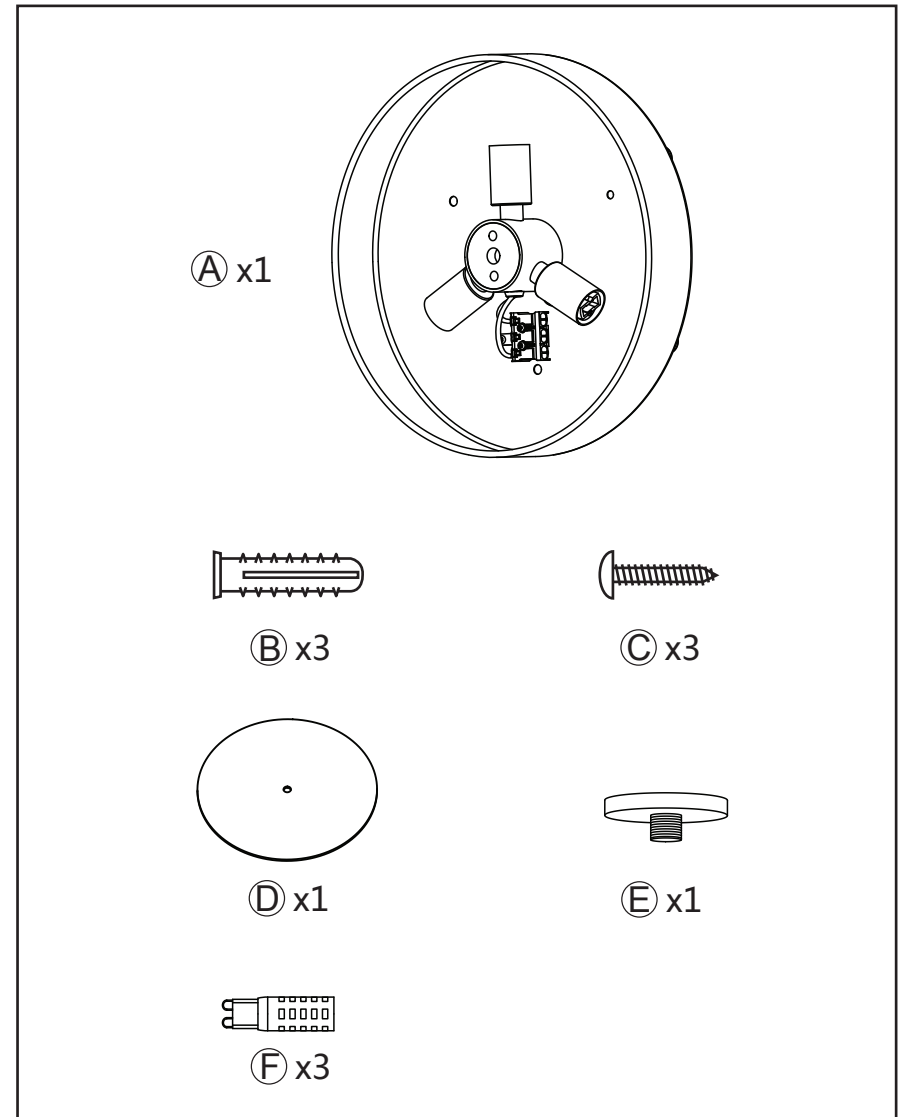

# aromas ASSEMBLY INSTRUCTIONS

AI283

**Caution:** If the external flexible cable or cord of this luminaire is damaged, it should be replaced by a qualified person in order to avoid a hazard.

1

2

3