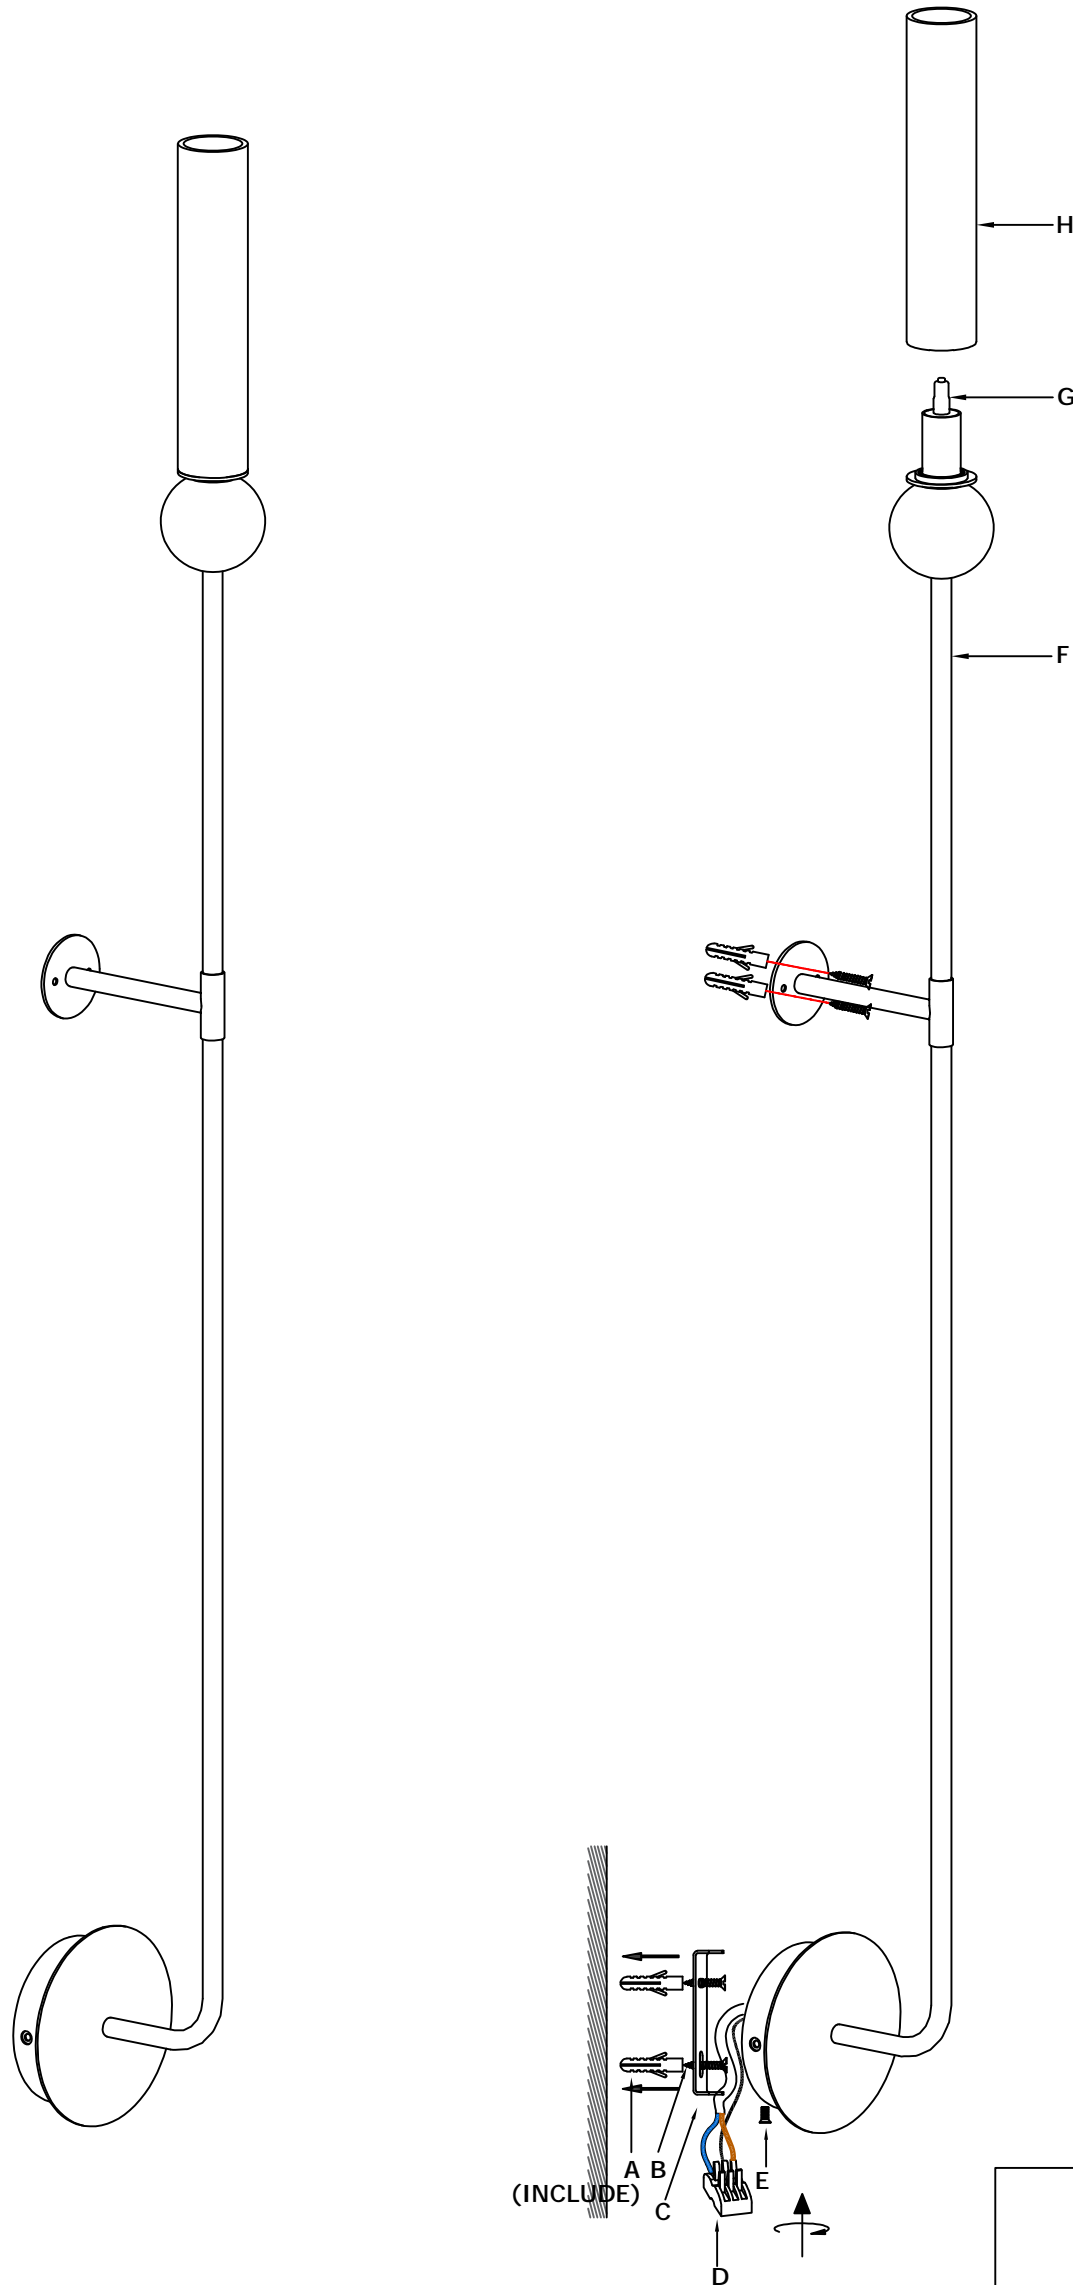

# DELIE

A1224/L/ORO

A1224/L/NEG

# aromas

POWER: 220-240V AC 50/60Hz G9 Max5W LED DIM

NO	C	D	E	F	G	H
ITEM						
QTY	1pcs	1pcs	2pcs	1pcs	1pcs	1pcs