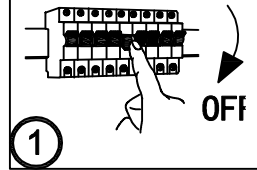

REF.:A1254/NEG
REF.:A1254/ORONEG

(A)

(B)

Dimmable Switch
With a quick touch, the lamp will be turned on ,
and then a quick touch again to turn it off.
Keep on the touch dimmable switch ,the lamp
will be automatic dimmable from 10% to 100%
or from 100% to10%

WARNING

La manera correcta de conectar los cables.

The correct way to connect the cables.

Solo par uso en interiores / Indoor use only

Fuente de luz NO reemplazable / Light source NON-replaceable

aromas