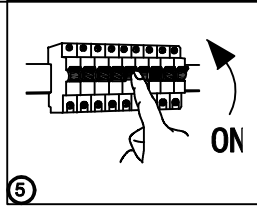

REF.:A1254/NEG
REF.:A1254/ORONEG

(A)

(B)

Dimmable Switch
With a quick touch, the lamp will be turned on ,
and then a quick touch again to turn it off.
Keep on the touch dimmable switch ,the lamp
will be automatic dimmable from 10% to 100%
or from 100% to10%

WARNING

La manera correcta de conectar los cables.

The correct way to connect the cables.

Solo par uso en interiores / Indoor use only

Fuente de luz NO reemplazable / Light source NON-replaceable

aromas