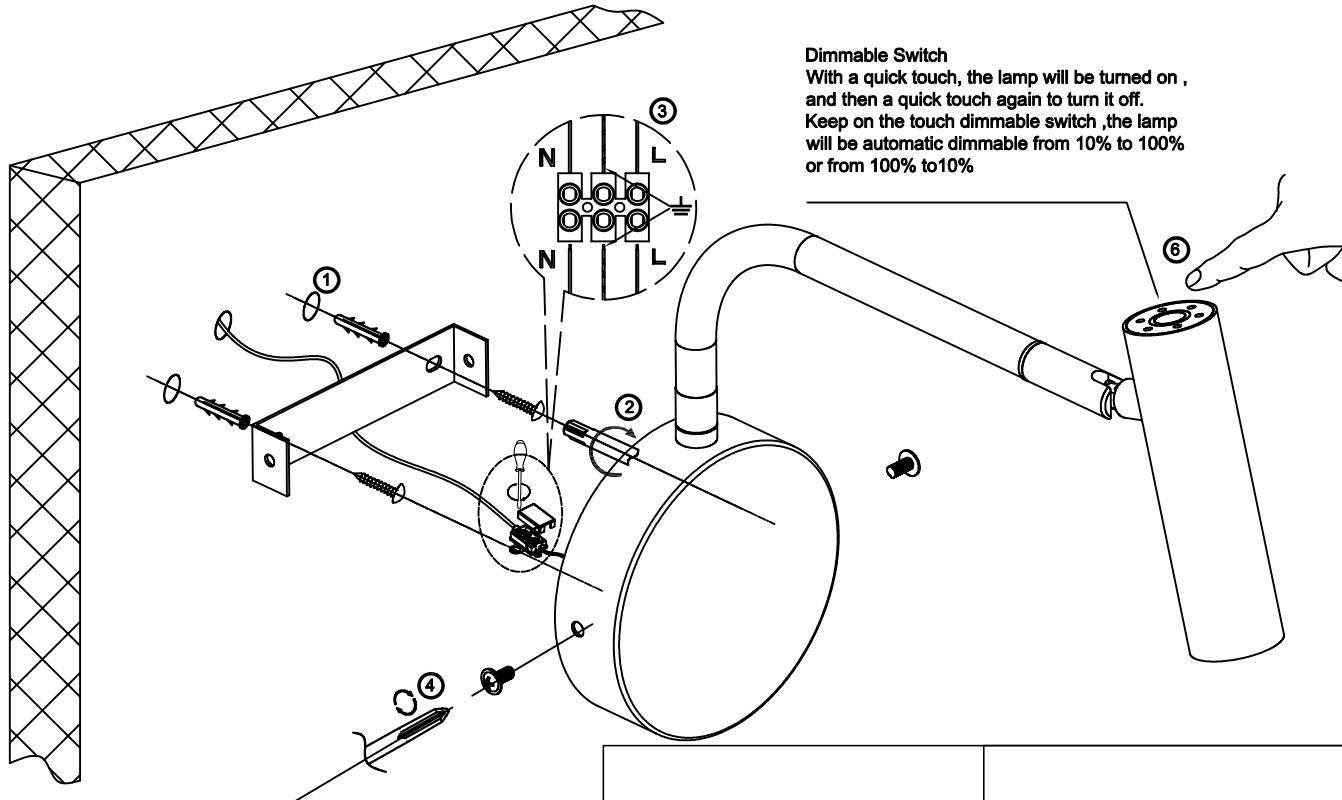

REF.:A1254/NEG
REF.:A1254/ORONEG

(A)

(B)

Dimmable Switch
With a quick touch, the lamp will be turned on ,
and then a quick touch again to turn it off.
Keep on the touch dimmable switch ,the lamp
will be automatic dimmable from 10% to 100%
or from 100% to10%

WARNING

La manera correcta de conectar los cables.

The correct way to connect the cables.

Solo par uso en interiores / Indoor use only

Fuente de luz NO reemplazable / Light source NON-replaceable

aromas