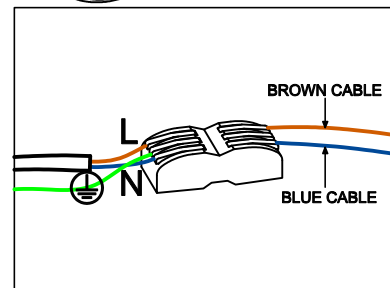

REF.:A1254/NEG
REF.:A1254/ORONEG

(A)

(B)

Dimmable Switch
With a quick touch, the lamp will be turned on ,
and then a quick touch again to turn it off.
Keep on the touch dimmable switch ,the lamp
will be automatic dimmable from 10% to 100%
or from 100% to10%

WARNING

La manera correcta de conectar los cables.

The correct way to connect the cables.

Solo par uso en interiores / Indoor use only

Fuente de luz NO reemplazable / Light source NON-replaceable

aromas