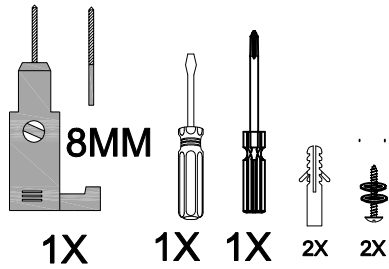

REF.:A1254/NEG
REF.:A1254/ORONEG

(A)

(B)

Dimmable Switch
With a quick touch, the lamp will be turned on ,
and then a quick touch again to turn it off.
Keep on the touch dimmable switch ,the lamp
will be automatic dimmable from 10% to 100%
or from 100% to10%

WARNING

La manera correcta de conectar los cables.

The correct way to connect the cables.

Solo par uso en interiores / Indoor use only

Fuente de luz NO reemplazable / Light source NON-replaceable

aromas