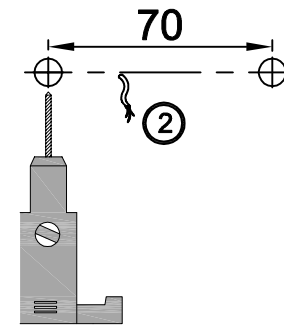

REF.:A1254/NEG
REF.:A1254/ORONEG

(A)

(B)

Dimmable Switch
With a quick touch, the lamp will be turned on ,
and then a quick touch again to turn it off.
Keep on the touch dimmable switch ,the lamp
will be automatic dimmable from 10% to 100%
or from 100% to10%

WARNING

La manera correcta de conectar los cables.

The correct way to connect the cables.

Solo par uso en interiores / Indoor use only

Fuente de luz NO reemplazable / Light source NON-replaceable

aromas