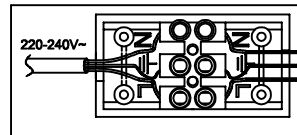

REF.:A1254/NEG
REF.:A1254/ORONEG

(A)

(B)

Dimmable Switch
With a quick touch, the lamp will be turned on ,
and then a quick touch again to turn it off.
Keep on the touch dimmable switch ,the lamp
will be automatic dimmable from 10% to 100%
or from 100% to10%

WARNING

La manera correcta de conectar los cables.

The correct way to connect the cables.

Solo par uso en interiores / Indoor use only

Fuente de luz NO reemplazable / Light source NON-replaceable

aromas