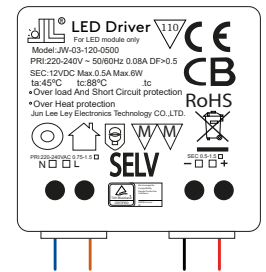

REF.:A1254/NEG
REF.:A1254/ORONEG

(A)

(B)

Dimmable Switch
With a quick touch, the lamp will be turned on ,
and then a quick touch again to turn it off.
Keep on the touch dimmable switch ,the lamp
will be automatic dimmable from 10% to 100%
or from 100% to10%

WARNING

La manera correcta de conectar los cables.

The correct way to connect the cables.

Solo par uso en interiores / Indoor use only

Fuente de luz NO reemplazable / Light source NON-replaceable

aromas