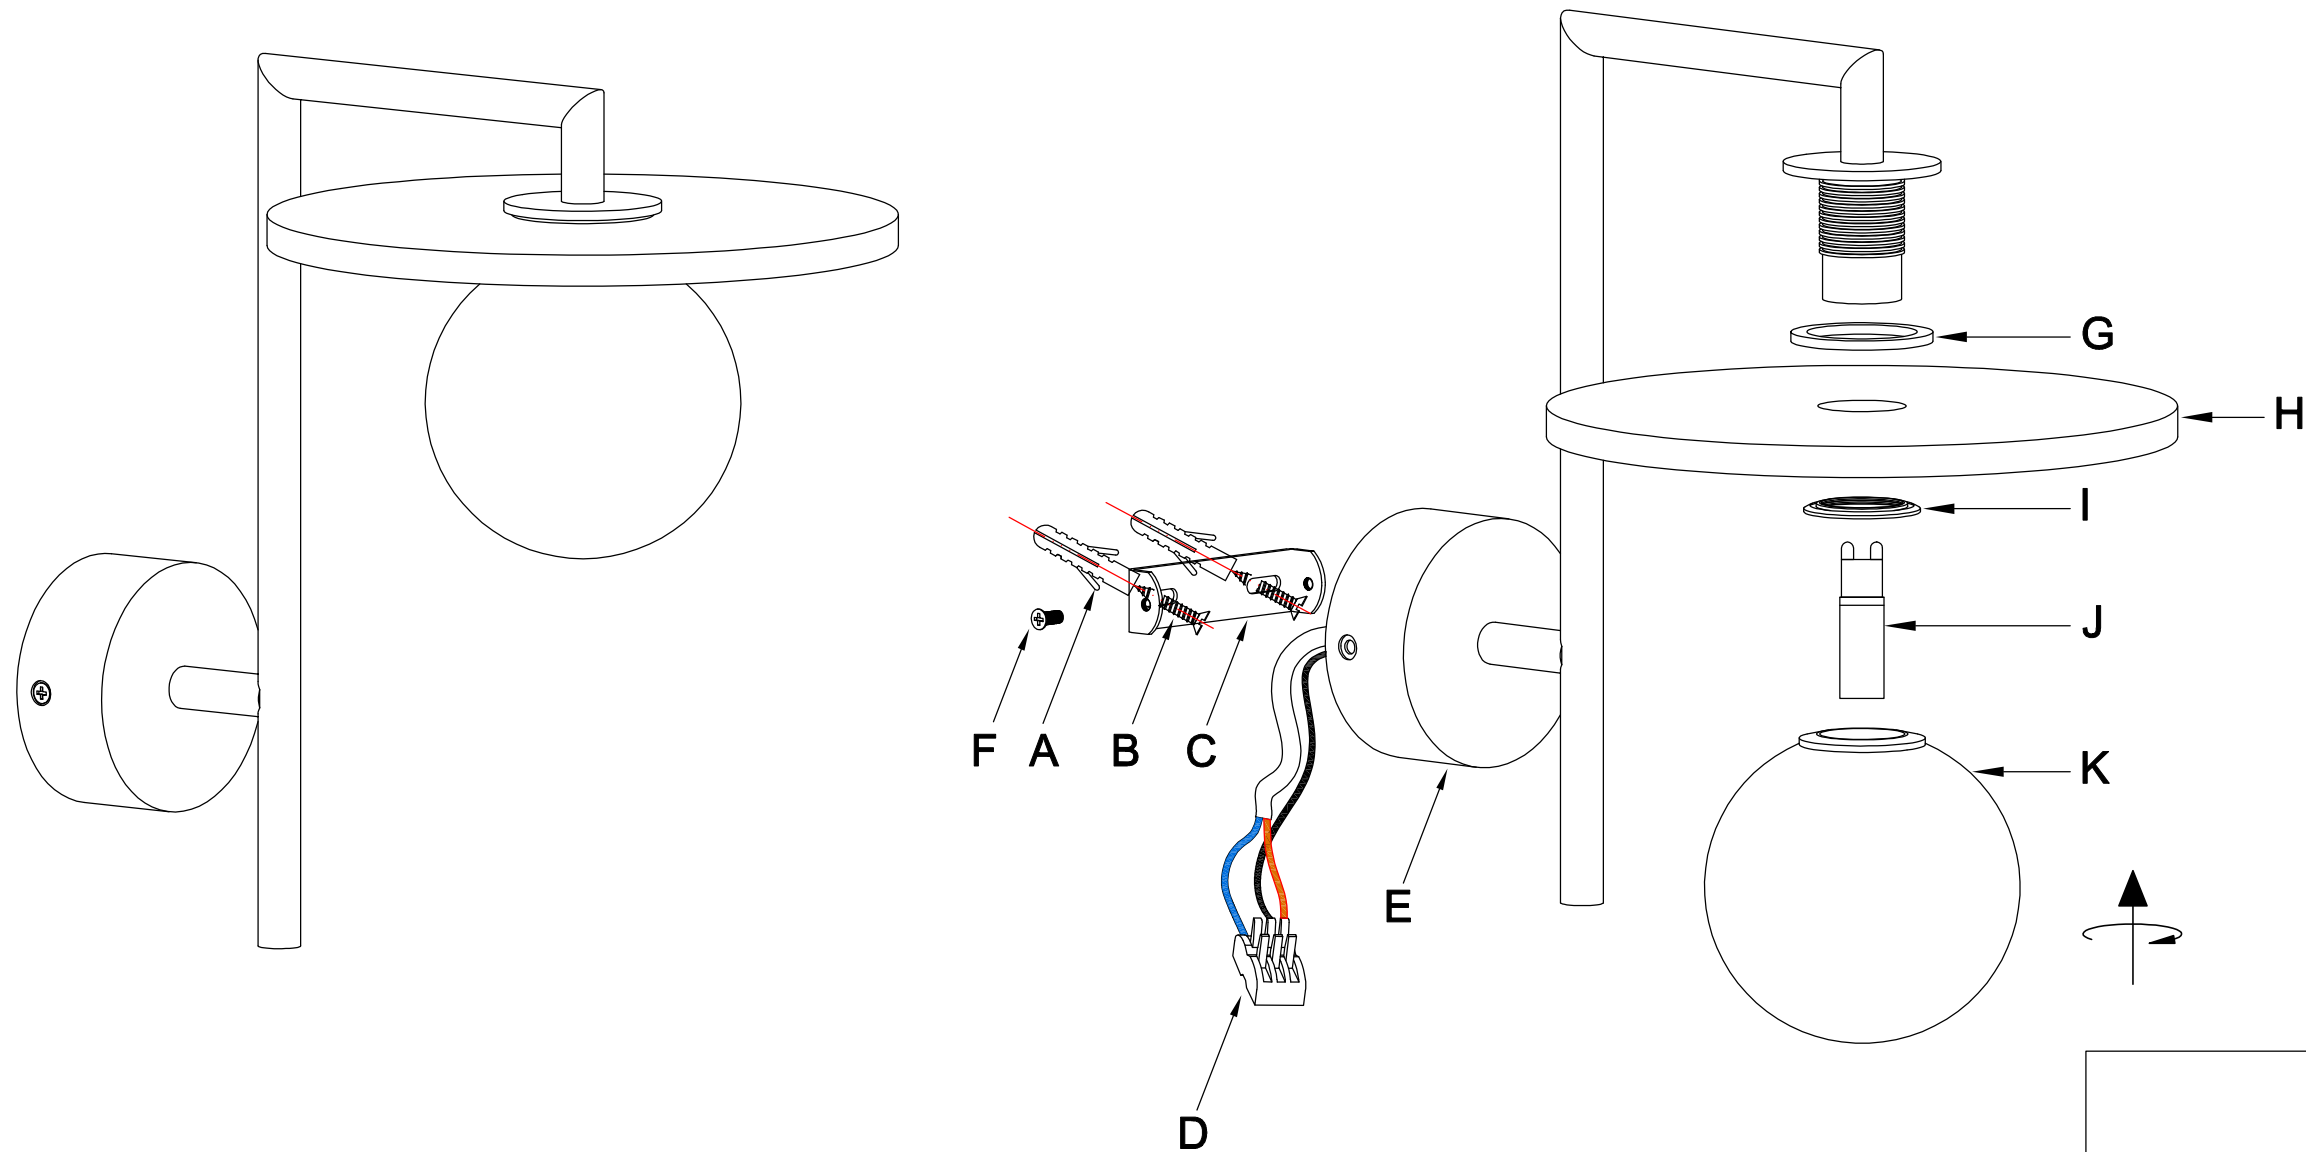

MIRO
A1289/NEG
A1289/ALAB

aromas

POWER: 220-240V AC 50/60Hz G9 Max5W LED DIM

NO	C	D	E	F	G	H	I	J	K
ITEM									
QTY	1pcs	1pcs	1pcs	2pcs	1pcs	1pcs	1pcs	1pcs	1pcs