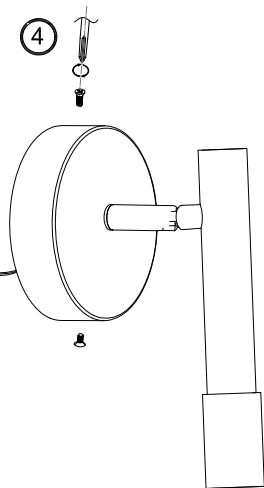

REF.: A1297

Dimmable Switch

With a quick touch, the lamp will be turned on ,
and then a quick touch again to turn it off.
Keep on the touch dimmable switch ,the lamp
will be automatic dimmable from 10% to 100%
or from 100% to10%