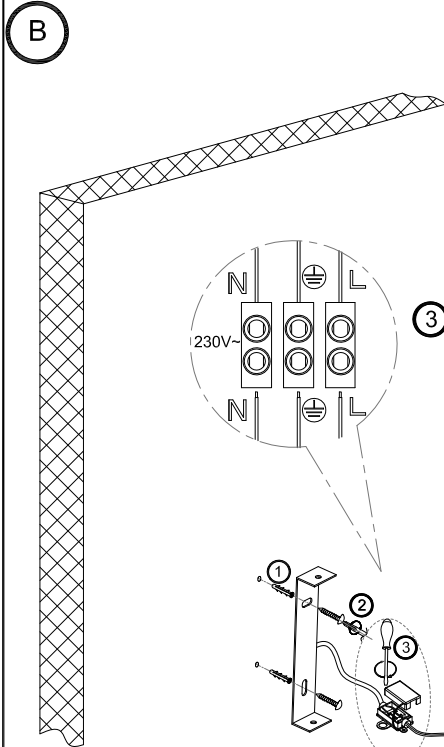

REF.: A1297

Dimmable Switch

With a quick touch, the lamp will be turned on ,
and then a quick touch again to turn it off.
Keep on the touch dimmable switch ,the lamp
will be automatic dimmable from 10% to 100%
or from 100% to10%