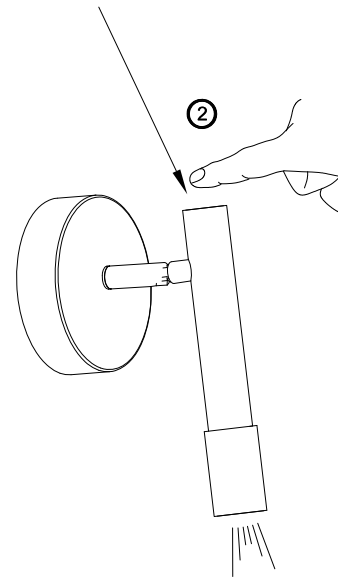

REF.: A1297

Dimmable Switch

With a quick touch, the lamp will be turned on ,
and then a quick touch again to turn it off.
Keep on the touch dimmable switch ,the lamp
will be automatic dimmable from 10% to 100%
or from 100% to10%