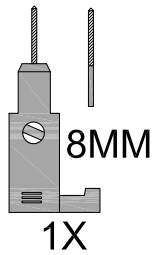

REF.: A1297

Dimmable Switch

With a quick touch, the lamp will be turned on ,
and then a quick touch again to turn it off.
Keep on the touch dimmable switch ,the lamp
will be automatic dimmable from 10% to 100%
or from 100% to10%