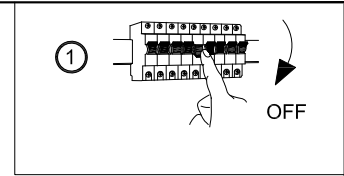

REF.: A1297

Dimmable Switch

With a quick touch, the lamp will be turned on ,
and then a quick touch again to turn it off.
Keep on the touch dimmable switch ,the lamp
will be automatic dimmable from 10% to 100%
or from 100% to10%