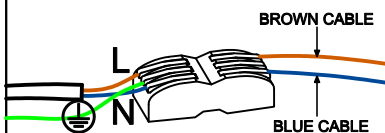

REF.: A1297

Dimmable Switch

With a quick touch, the lamp will be turned on ,
and then a quick touch again to turn it off.
Keep on the touch dimmable switch ,the lamp
will be automatic dimmable from 10% to 100%
or from 100% to10%