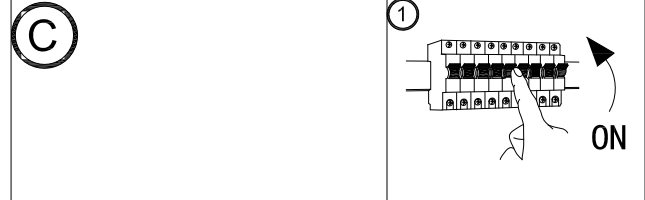

REF.: A1297

Dimmable Switch

With a quick touch, the lamp will be turned on ,
and then a quick touch again to turn it off.
Keep on the touch dimmable switch ,the lamp
will be automatic dimmable from 10% to 100%
or from 100% to10%

Solo par uso en interiores / Indoor use only

Fuente de luz NO reemplazable / Light source NON-replaceable

aromas