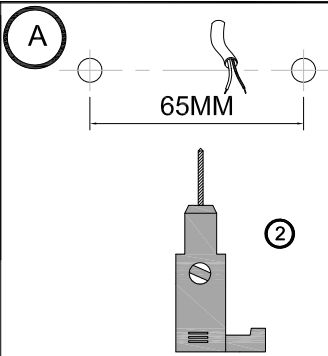

REF.: A1297

Dimmable Switch

With a quick touch, the lamp will be turned on ,
and then a quick touch again to turn it off.
Keep on the touch dimmable switch ,the lamp
will be automatic dimmable from 10% to 100%
or from 100% to10%