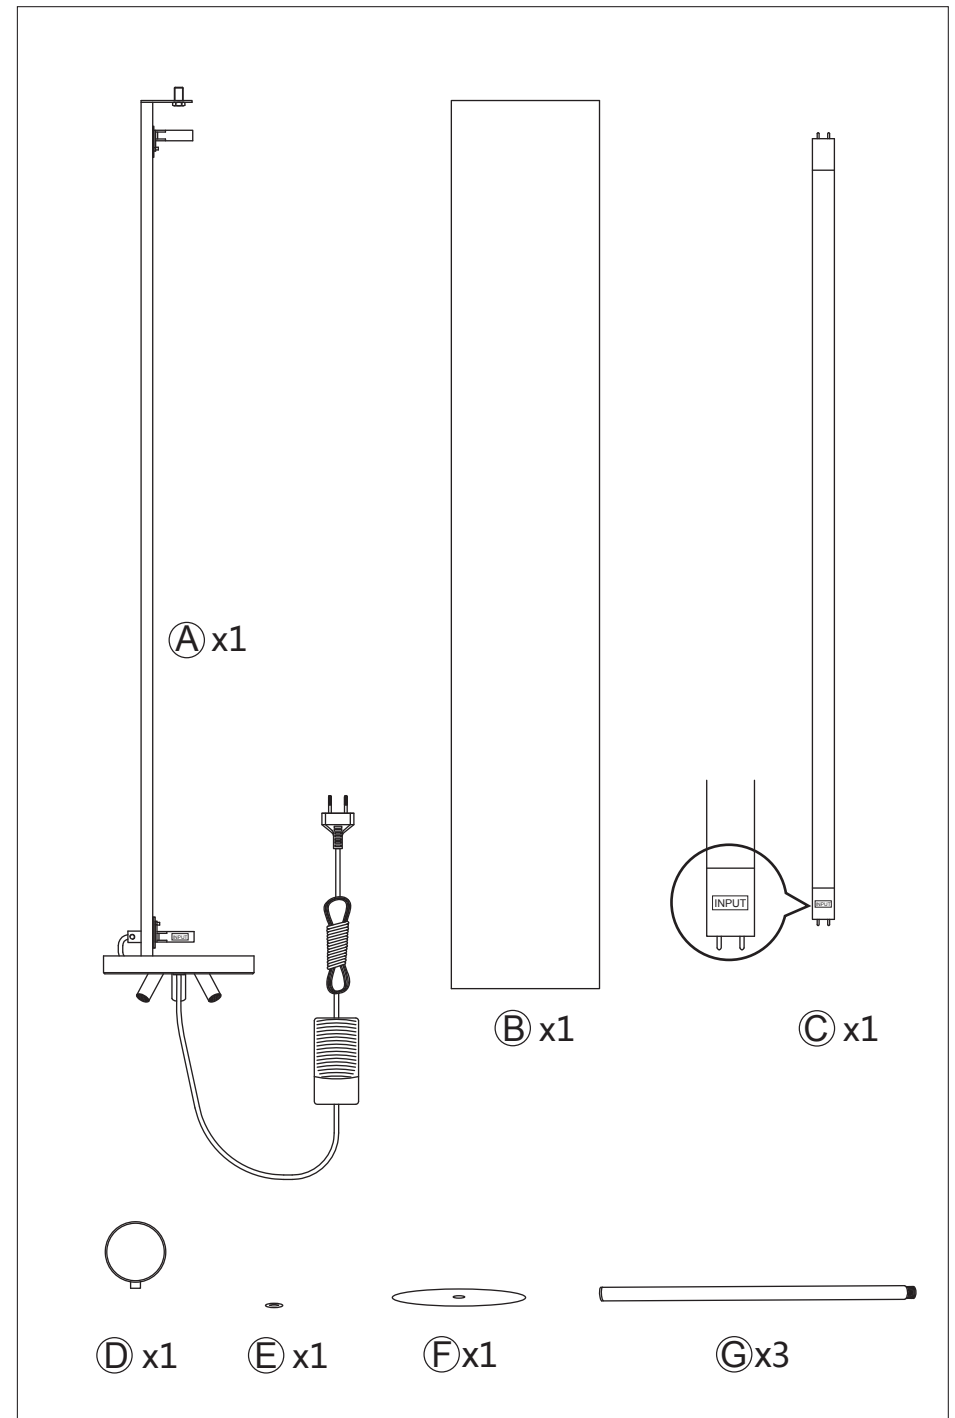

aromas ASSEMBLY INSTRUCTIONS

PI276

Caution: If the external flexible cable or cord of this luminaire is damaged, it should be replaced by a qualified person in order to avoid a hazard.

1

2

3

4

5