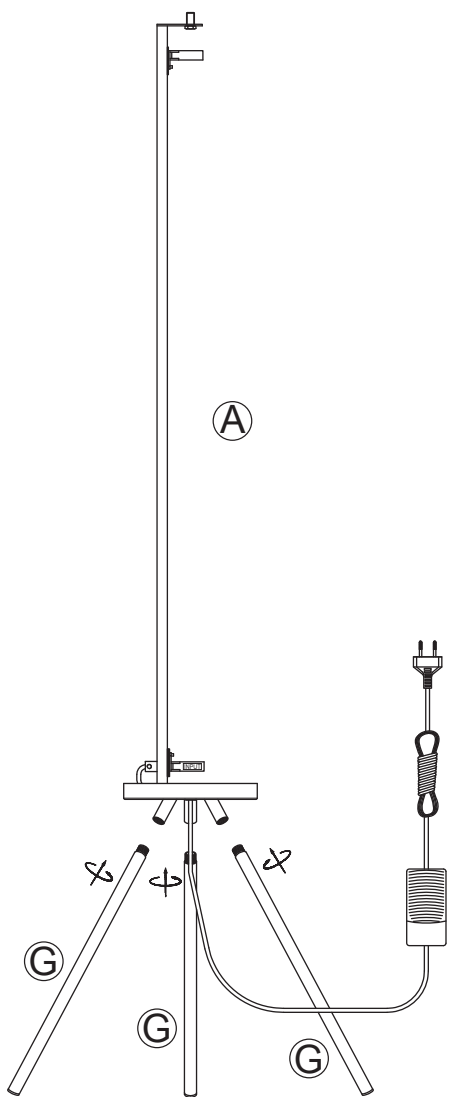

aromas ASSEMBLY INSTRUCTIONS

PI276

Caution: If the external flexible cable or cord of this luminaire is damaged, it should be replaced by a qualified person in order to avoid a hazard.

1

2

3

4

5