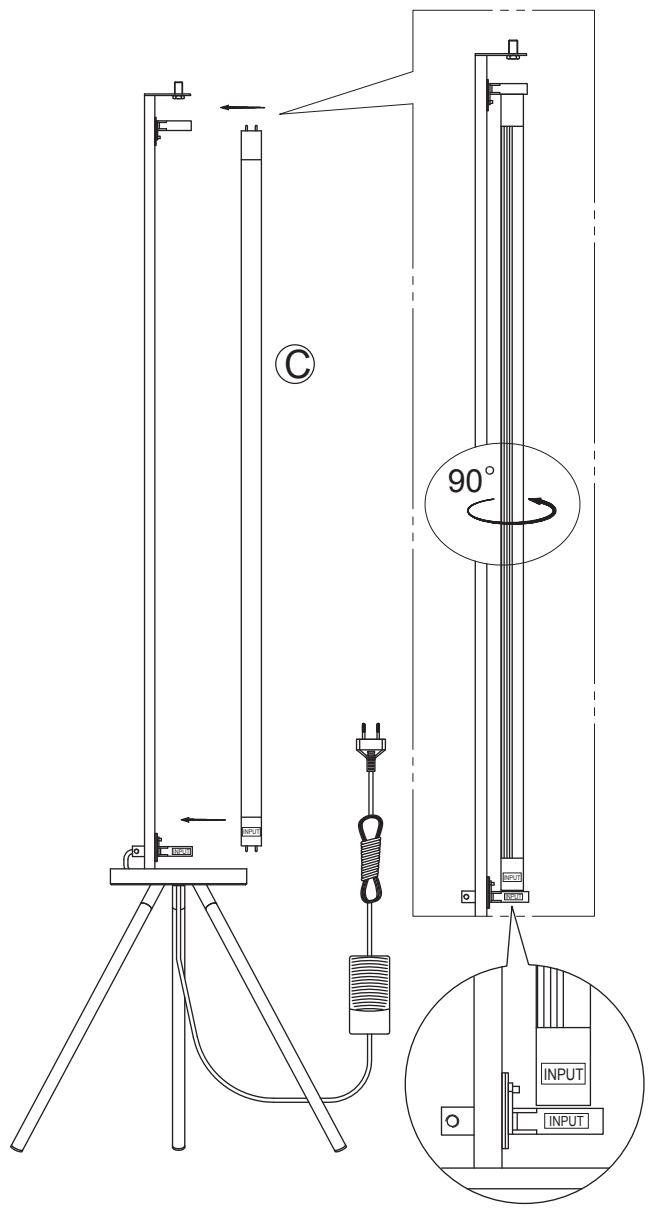

aromas ASSEMBLY INSTRUCTIONS

PI276

Caution: If the external flexible cable or cord of this luminaire is damaged, it should be replaced by a qualified person in order to avoid a hazard.

1

2

3

4

5