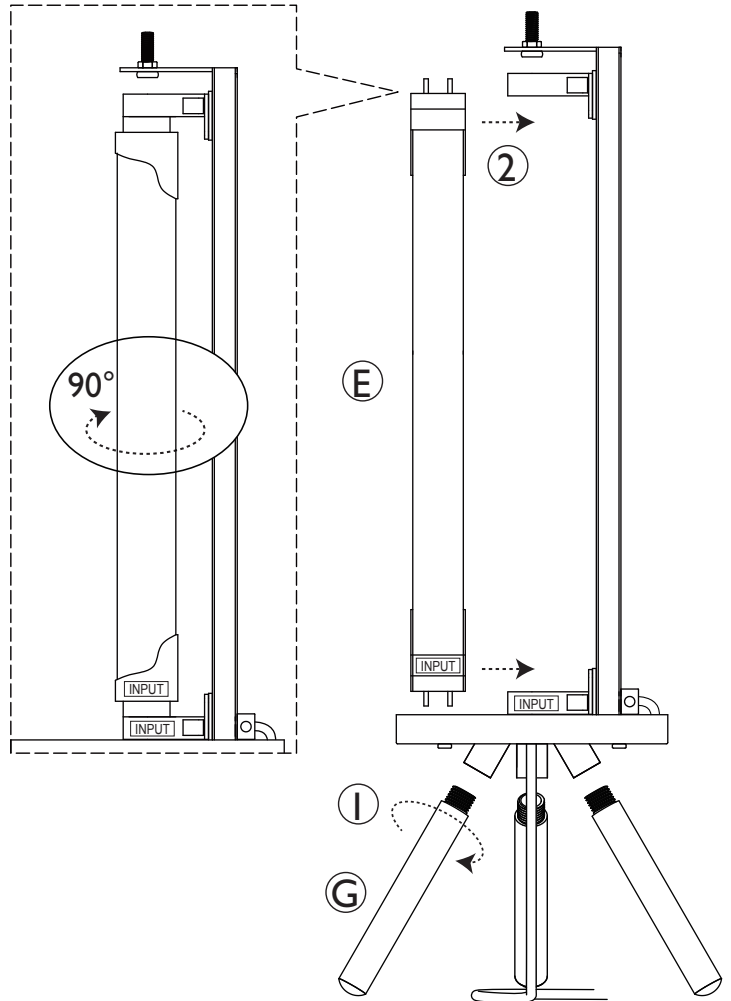

aromas ASSEMBLY INSTRUCTIONS

SI276

Caution: If the external flexible cable or cord of this luminaire is damaged, it should be replaced by a qualified person in order to avoid a hazard.

1

2

3