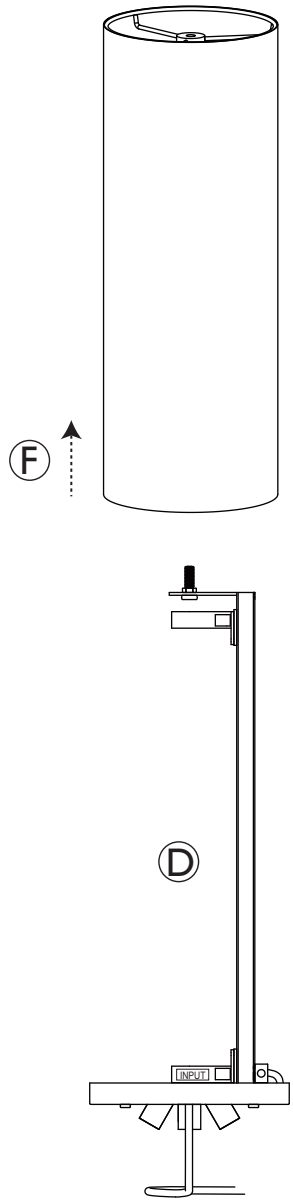

aromas ASSEMBLY INSTRUCTIONS

SI276

Caution: If the external flexible cable or cord of this luminaire is damaged, it should be replaced by a qualified person in order to avoid a hazard.

1

2

3