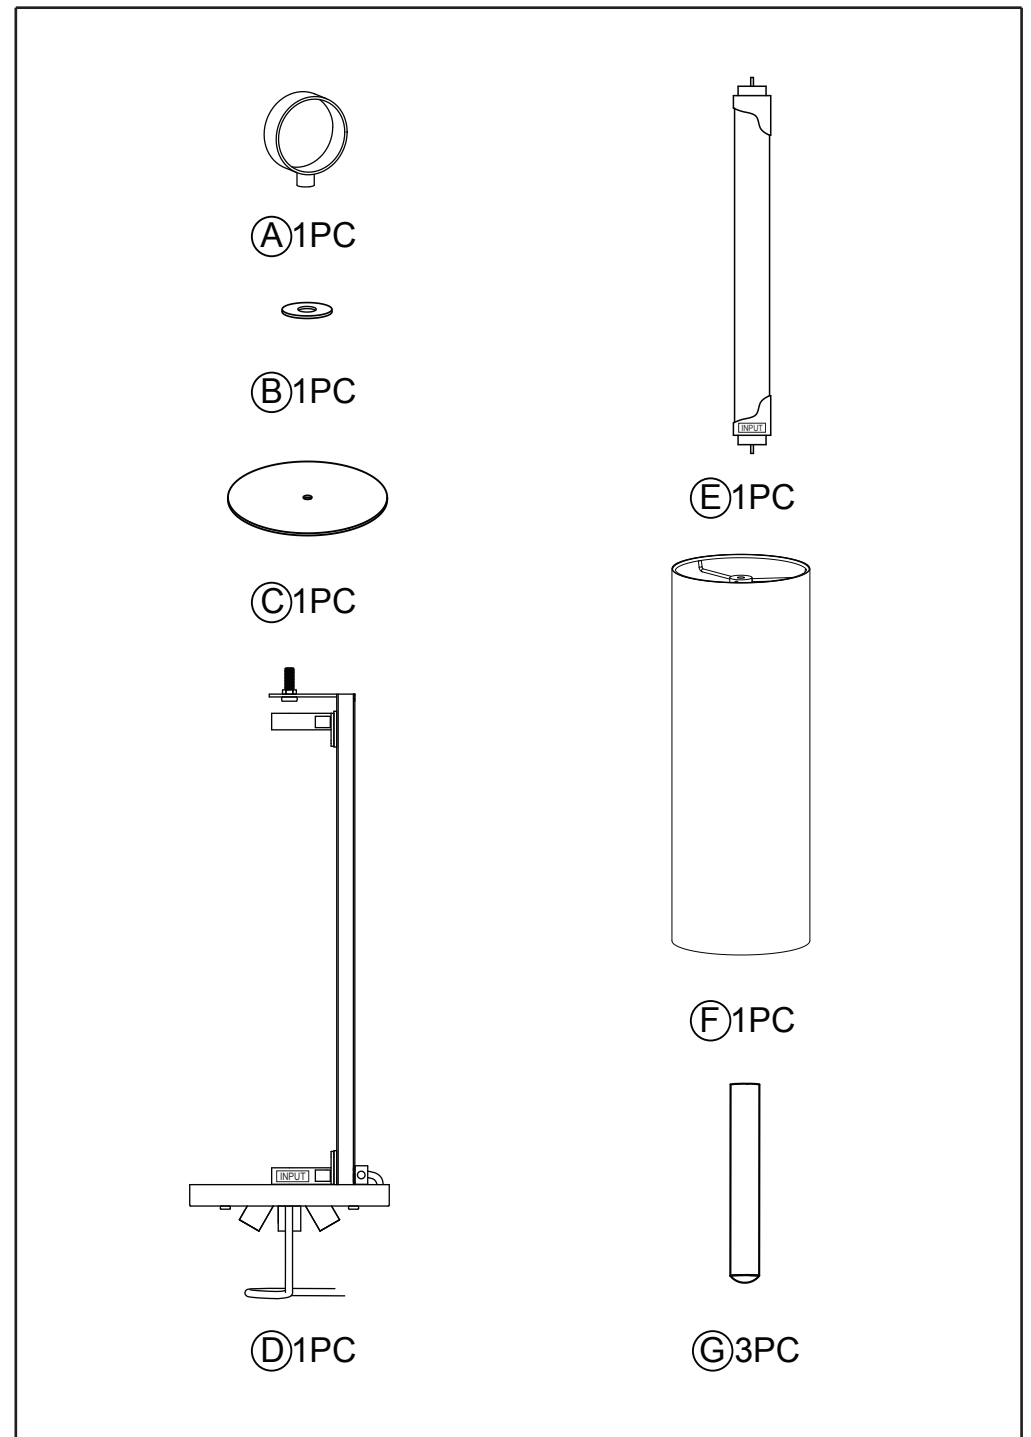

aromas ASSEMBLY INSTRUCTIONS

SI276

Caution: If the external flexible cable or cord of this luminaire is damaged, it should be replaced by a qualified person in order to avoid a hazard.

1

2

3