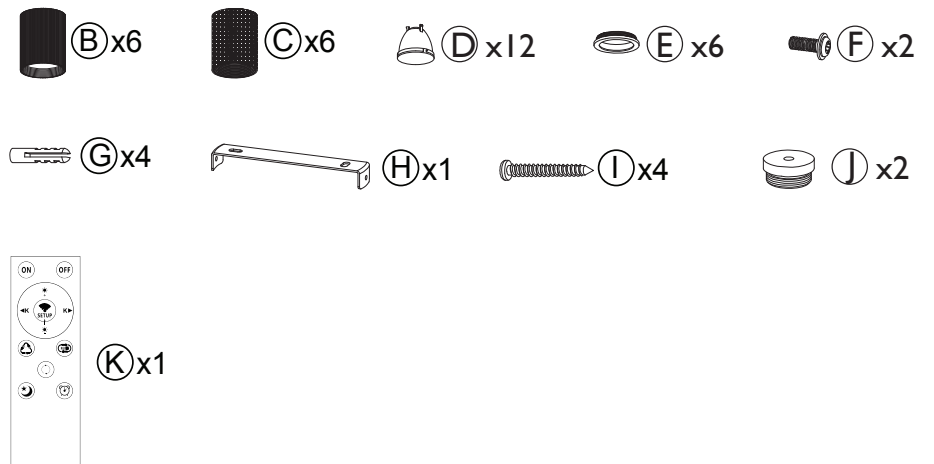

# aromas ASSEMBLY INSTRUCTIONS

## CI313/C

**Caution:** If the external flexible cable or cord of this luminaire is damaged, it should be replaced by a qualified person in order to avoid a hazard.

1

N  
L

2

3

4

5