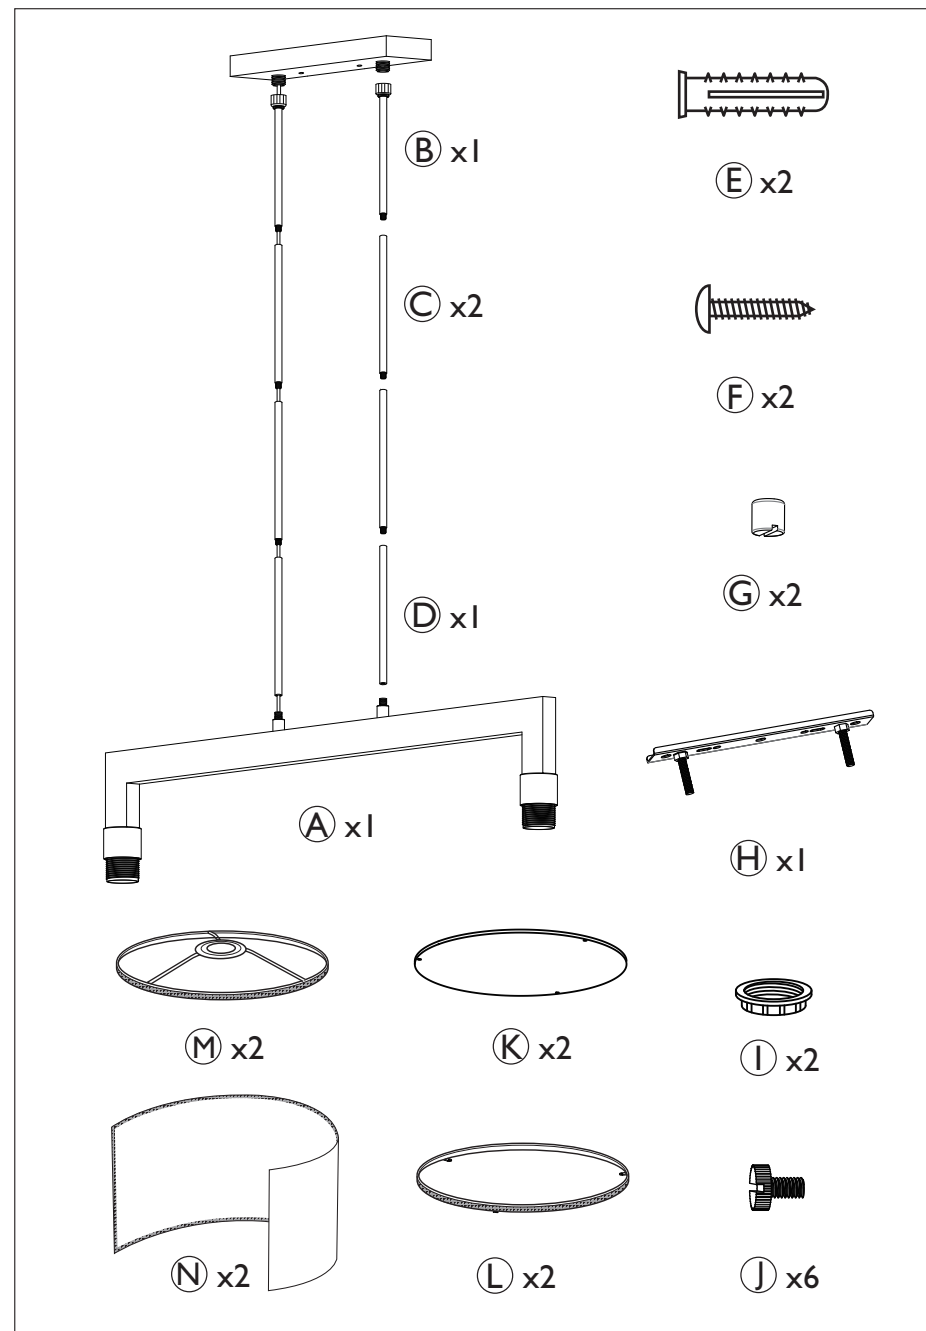

# aromas ASSEMBLY INSTRUCTIONS

CI318/2

Caution: If the external flexible cable or cord of this luminaire is damaged, it should be replaced by a qualified person in order to avoid a hazard.

1

2

3

4

4