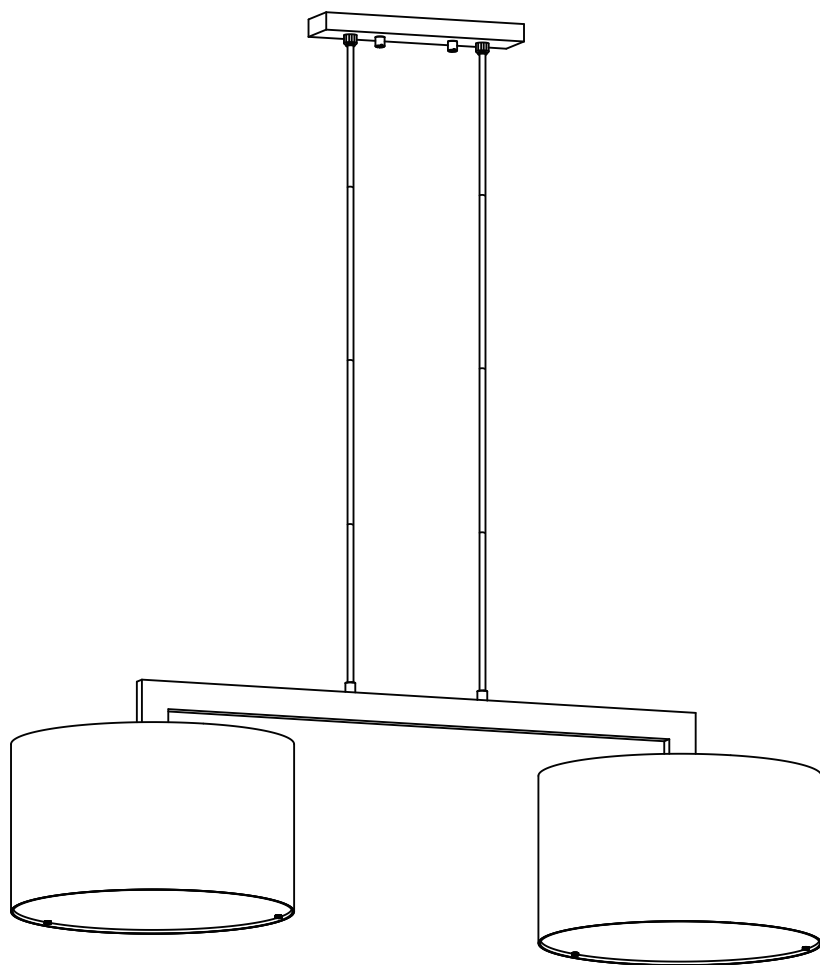

# aromas ASSEMBLY INSTRUCTIONS

CI318/2

Caution: If the external flexible cable or cord of this luminaire is damaged, it should be replaced by a qualified person in order to avoid a hazard.

1

2

3

4

4