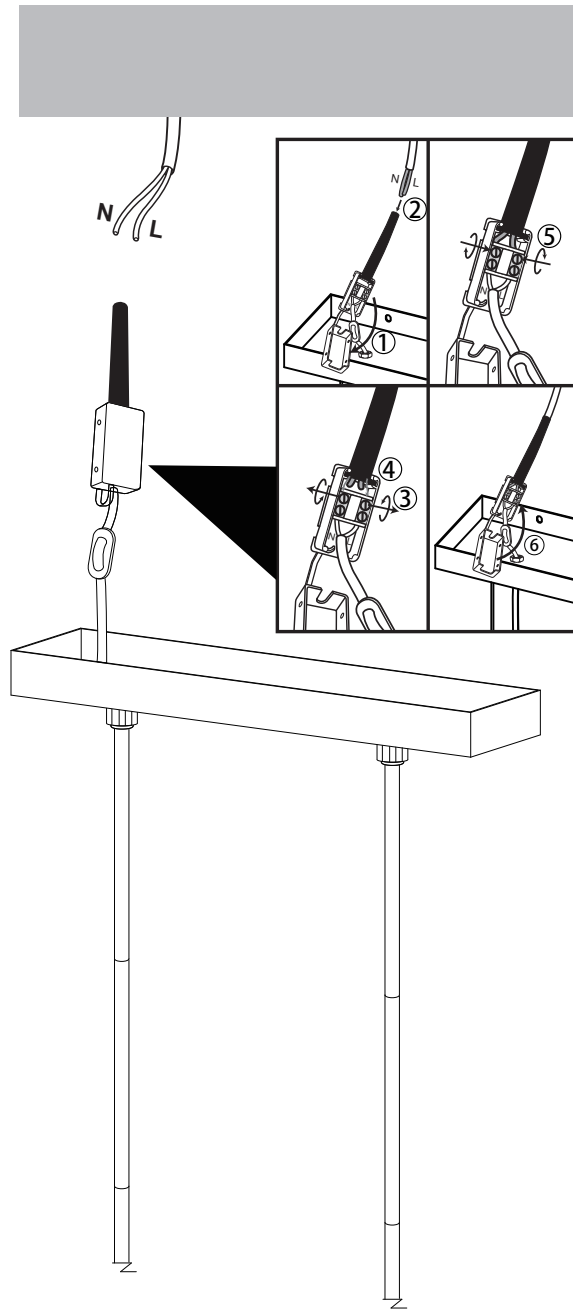

# aromas ASSEMBLY INSTRUCTIONS

CI318/2

Caution: If the external flexible cable or cord of this luminaire is damaged, it should be replaced by a qualified person in order to avoid a hazard.

1

2

3

4

4