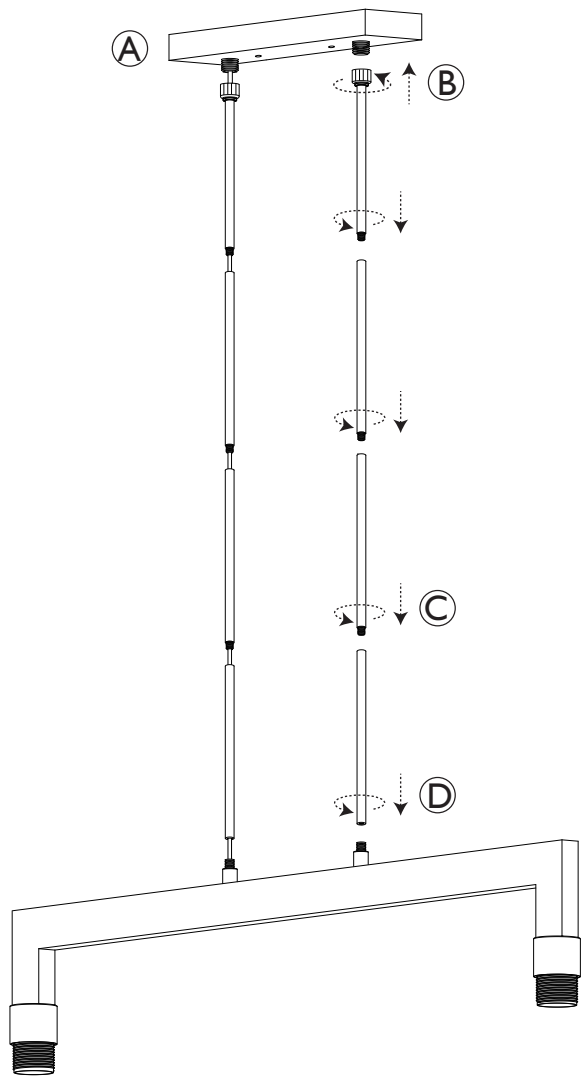

# aromas ASSEMBLY INSTRUCTIONS

CI318/2

Caution: If the external flexible cable or cord of this luminaire is damaged, it should be replaced by a qualified person in order to avoid a hazard.

1

2

3

4

4