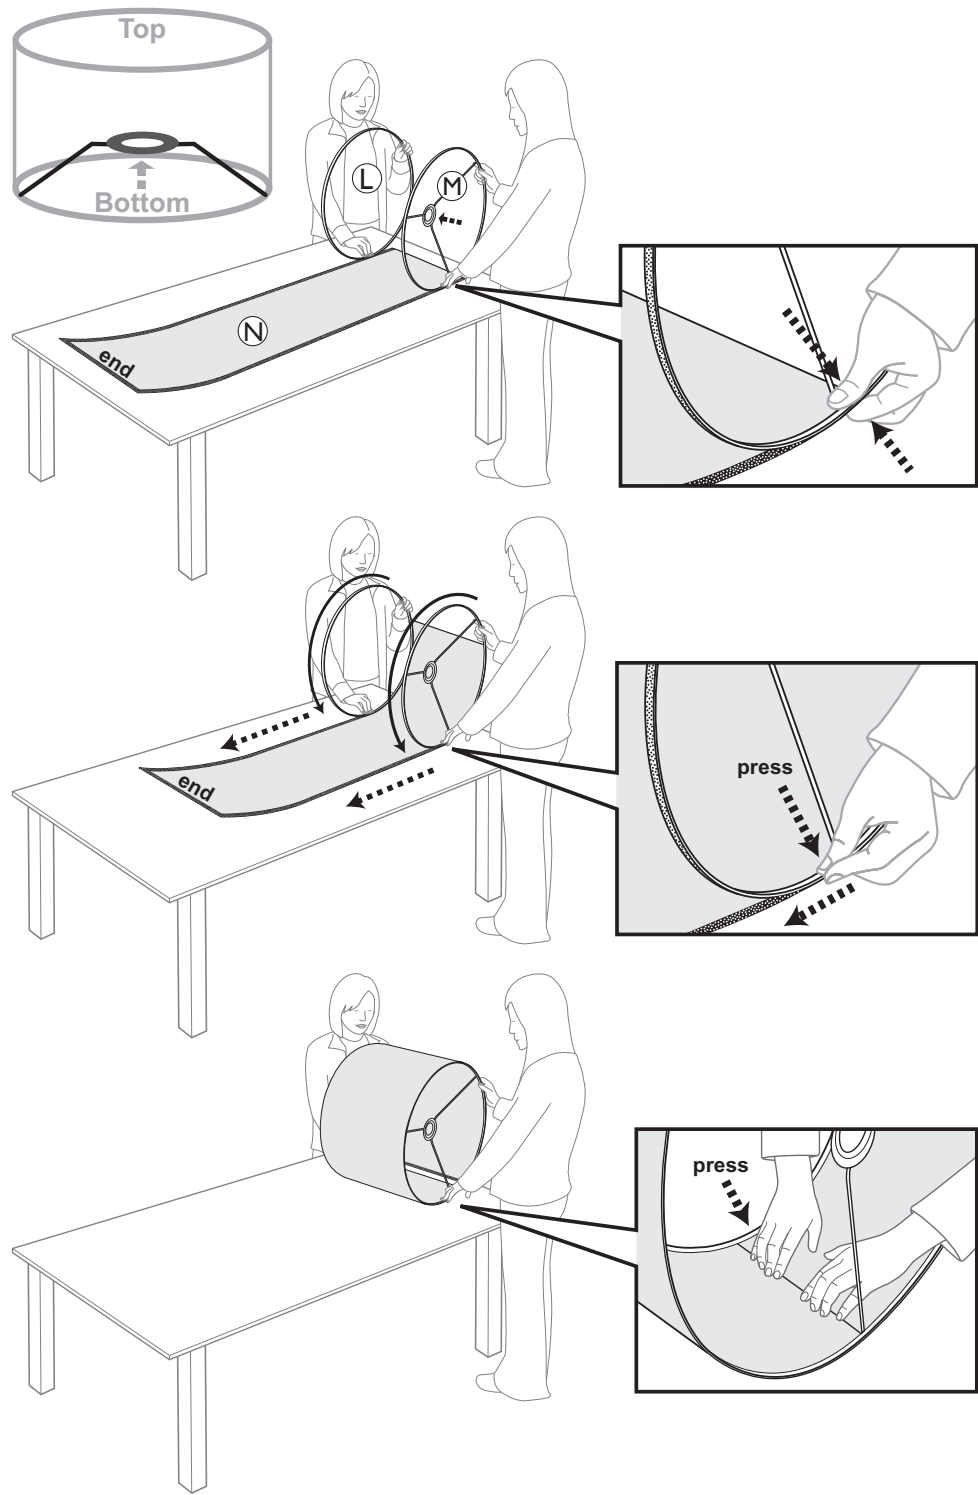

# aromas ASSEMBLY INSTRUCTIONS

CI318/2

Caution: If the external flexible cable or cord of this luminaire is damaged, it should be replaced by a qualified person in order to avoid a hazard.

1

2

3

4

4