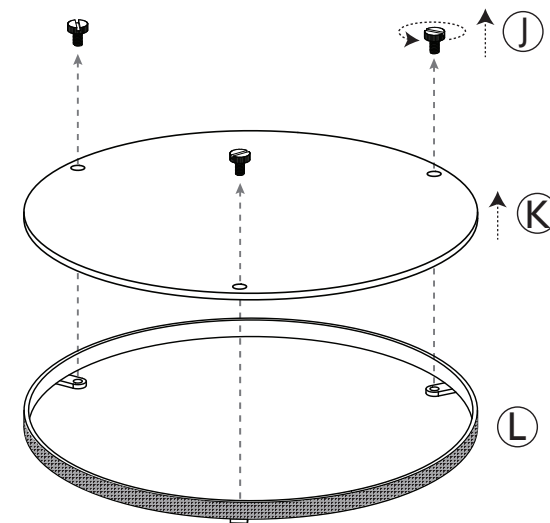

# aromas ASSEMBLY INSTRUCTIONS

CI318/2

Caution: If the external flexible cable or cord of this luminaire is damaged, it should be replaced by a qualified person in order to avoid a hazard.

1

2

3

4

4