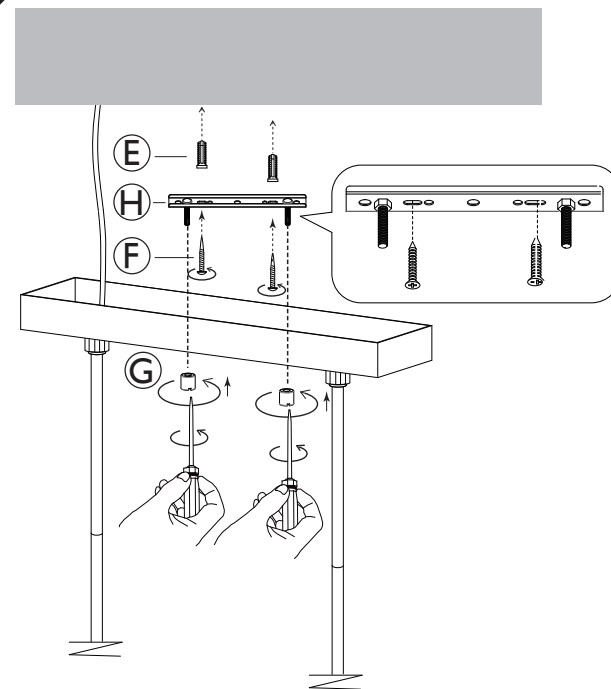

# aromas ASSEMBLY INSTRUCTIONS

CI318/2

Caution: If the external flexible cable or cord of this luminaire is damaged, it should be replaced by a qualified person in order to avoid a hazard.

1

2

3

4

4