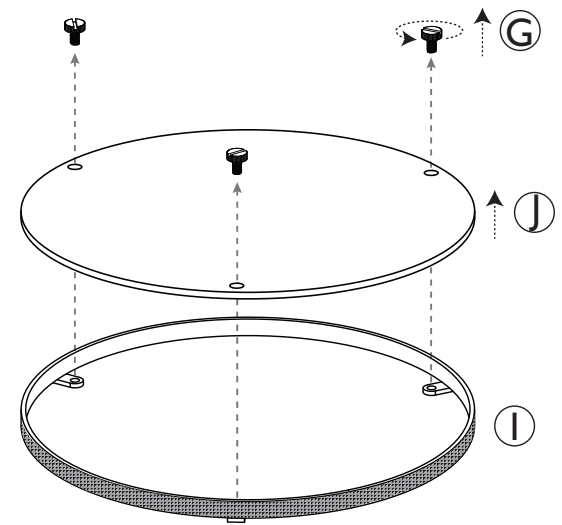

aromas ASSEMBLY INSTRUCTIONS

CI318

Caution: If the external flexible cable or cord of this luminaire is damaged, it should be replaced by a qualified person in order to avoid a hazard.

1

2

3

4

5