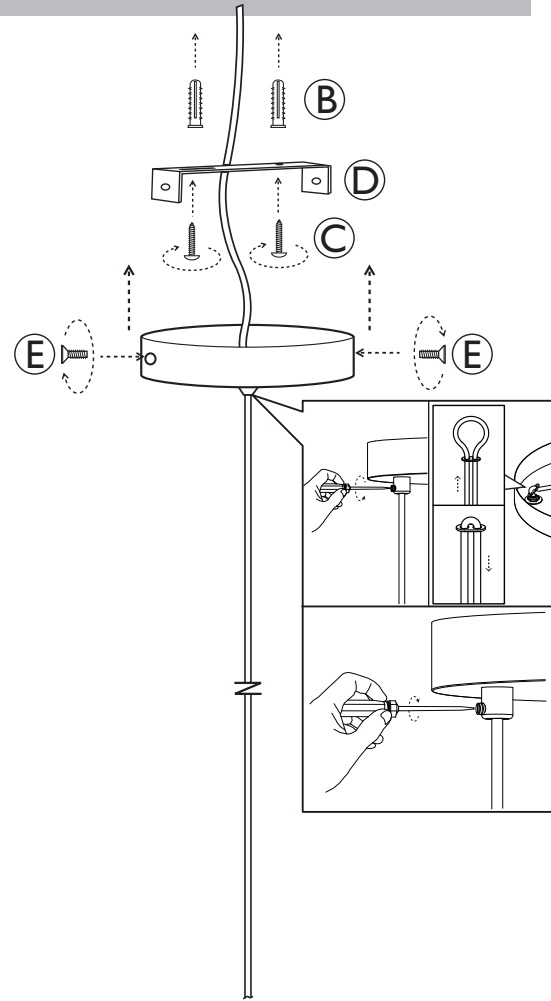

aromas ASSEMBLY INSTRUCTIONS

CI318

Caution: If the external flexible cable or cord of this luminaire is damaged, it should be replaced by a qualified person in order to avoid a hazard.

1

2

3

4

5