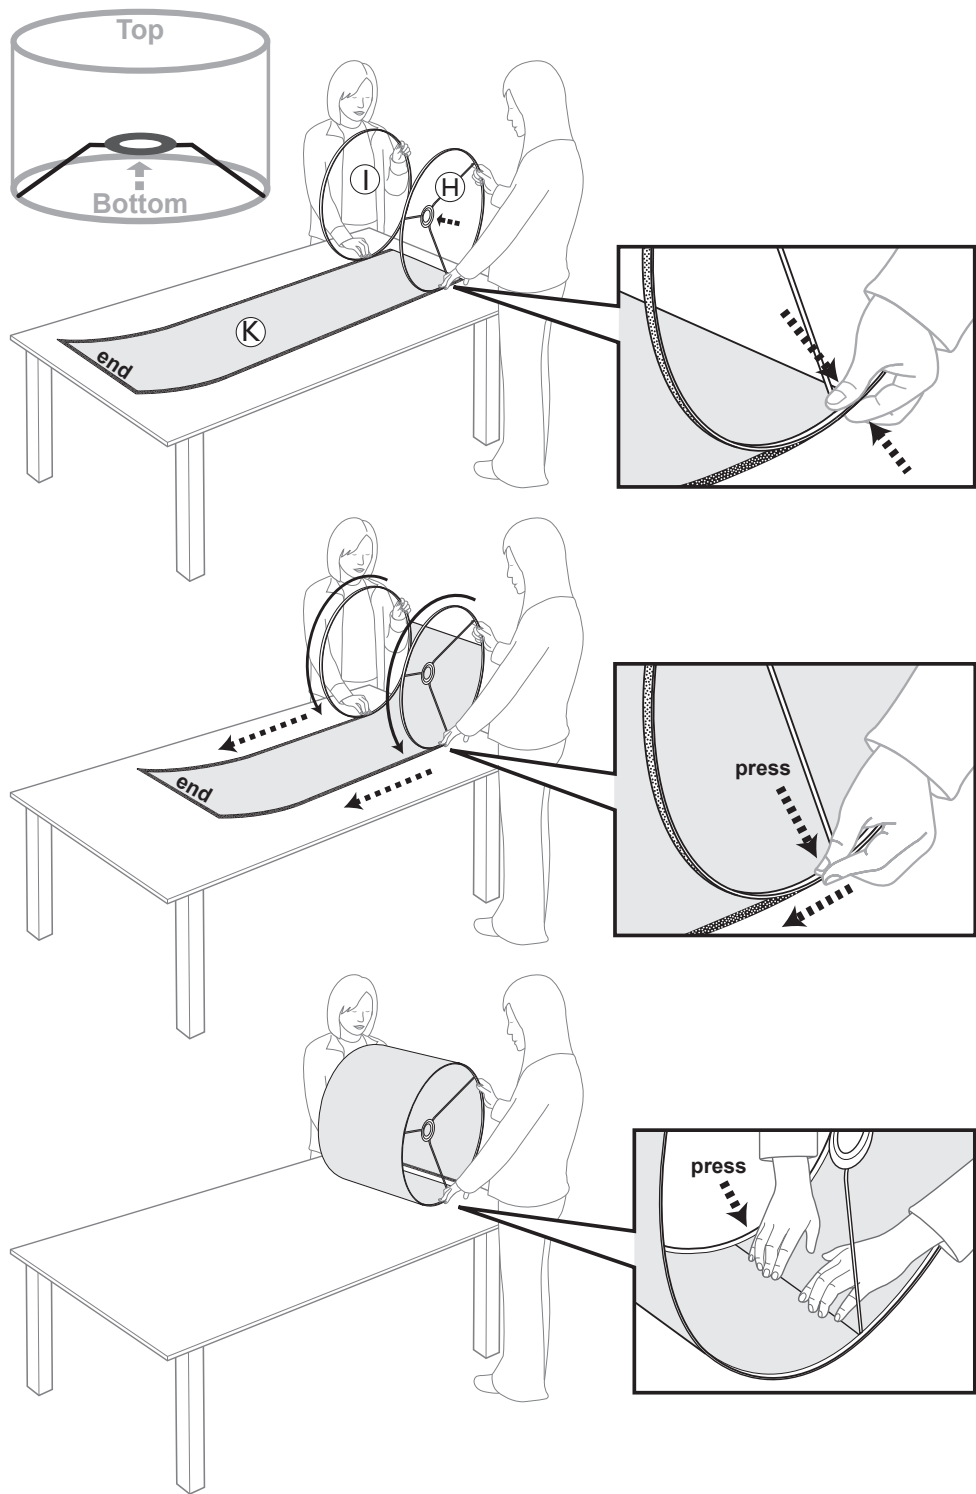

aromas ASSEMBLY INSTRUCTIONS

CI318

Caution: If the external flexible cable or cord of this luminaire is damaged, it should be replaced by a qualified person in order to avoid a hazard.

1

2

3

4

5