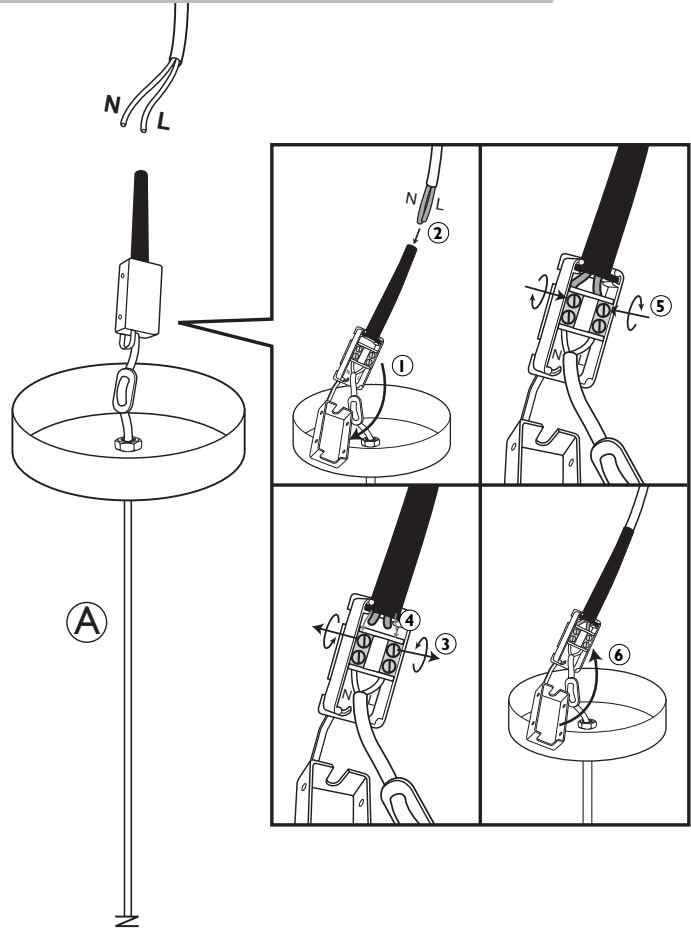

aromas ASSEMBLY INSTRUCTIONS

CI318

Caution: If the external flexible cable or cord of this luminaire is damaged, it should be replaced by a qualified person in order to avoid a hazard.

1

2

3

4

5