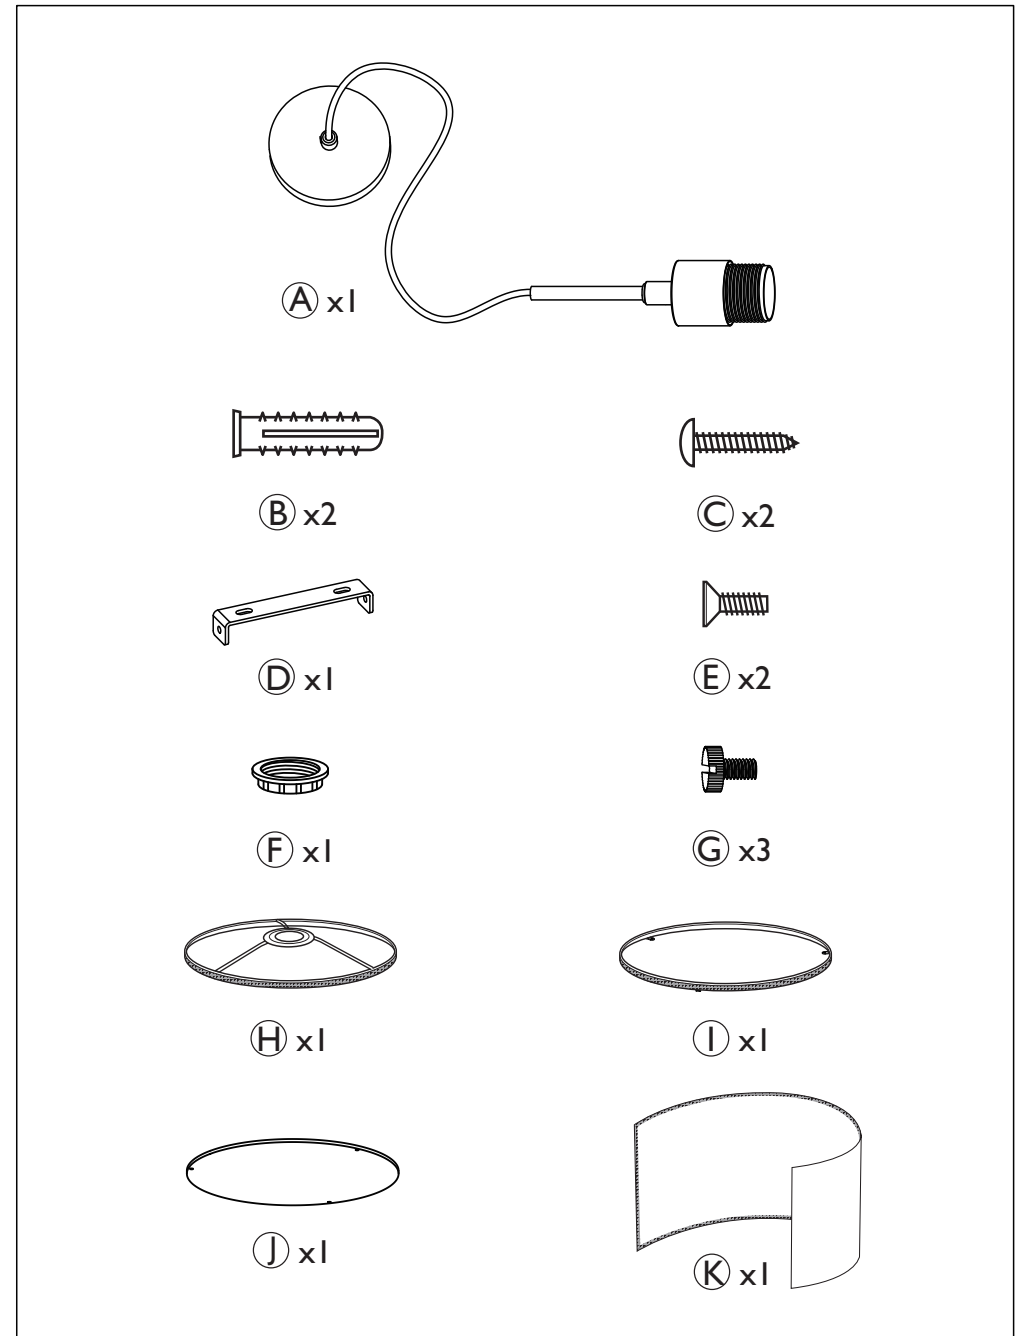

aromas ASSEMBLY INSTRUCTIONS

CI318

Caution: If the external flexible cable or cord of this luminaire is damaged, it should be replaced by a qualified person in order to avoid a hazard.

1

2

3

4

5