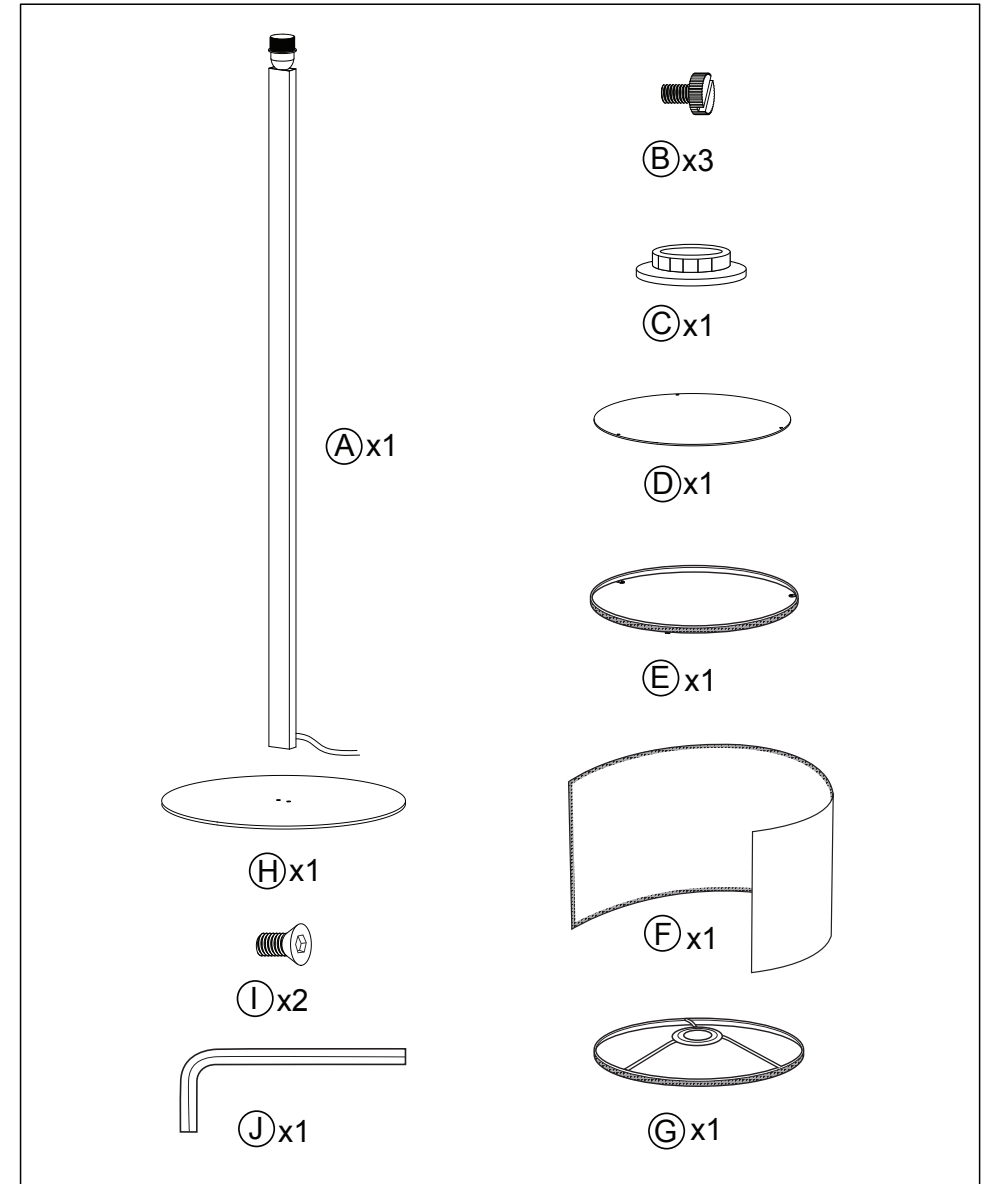

aromas ASSEMBLY INSTRUCTIONS

PI318, I318/L

Caution: If the external flexible cable or cord of this luminaire is damaged, it should be replaced by a qualified person in order to avoid a hazard.