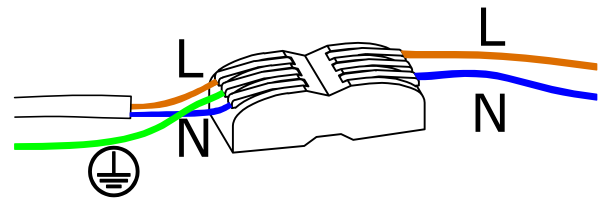

# GLAMM

C1130

# aromas

Power: 220-240 V 50/60 Hz 7 W LED

Check connections  
and polarity

Medidas en mm  
Measures in mm

Ⓐ X 1

Ⓑ X 1

Ⓒ X 2