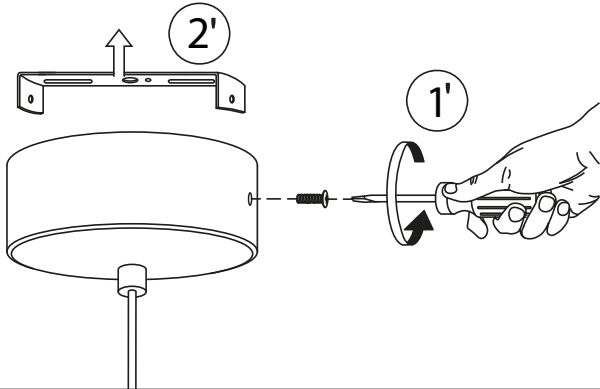

# aromas

Power: 220-240 V 50/60 Hz 7 W LED

Check connections  
and polarity

Medidas en mm  
Measures in mm

Ⓐ X 1

Ⓑ X 1

Ⓒ X 2

# GLAMM

C1130

# aromas

Check connections  
and polarity

1

2

3

4