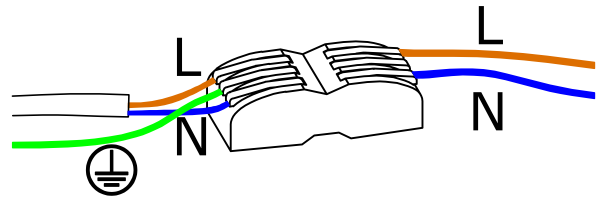

GLAMM

C1130

aromas

Check connections
and polarity