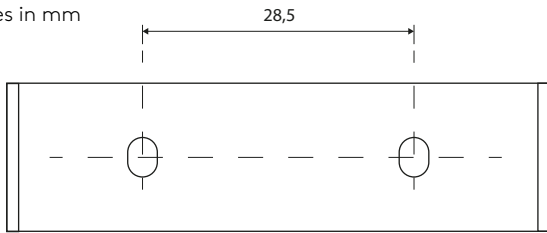

# aromas

Power: 220-240 V 50/60 Hz 7 W LED

Check connections  
and polarity

Medidas en mm  
Measures in mm

Ⓐ X 1

Ⓑ X 1

Ⓒ X 2